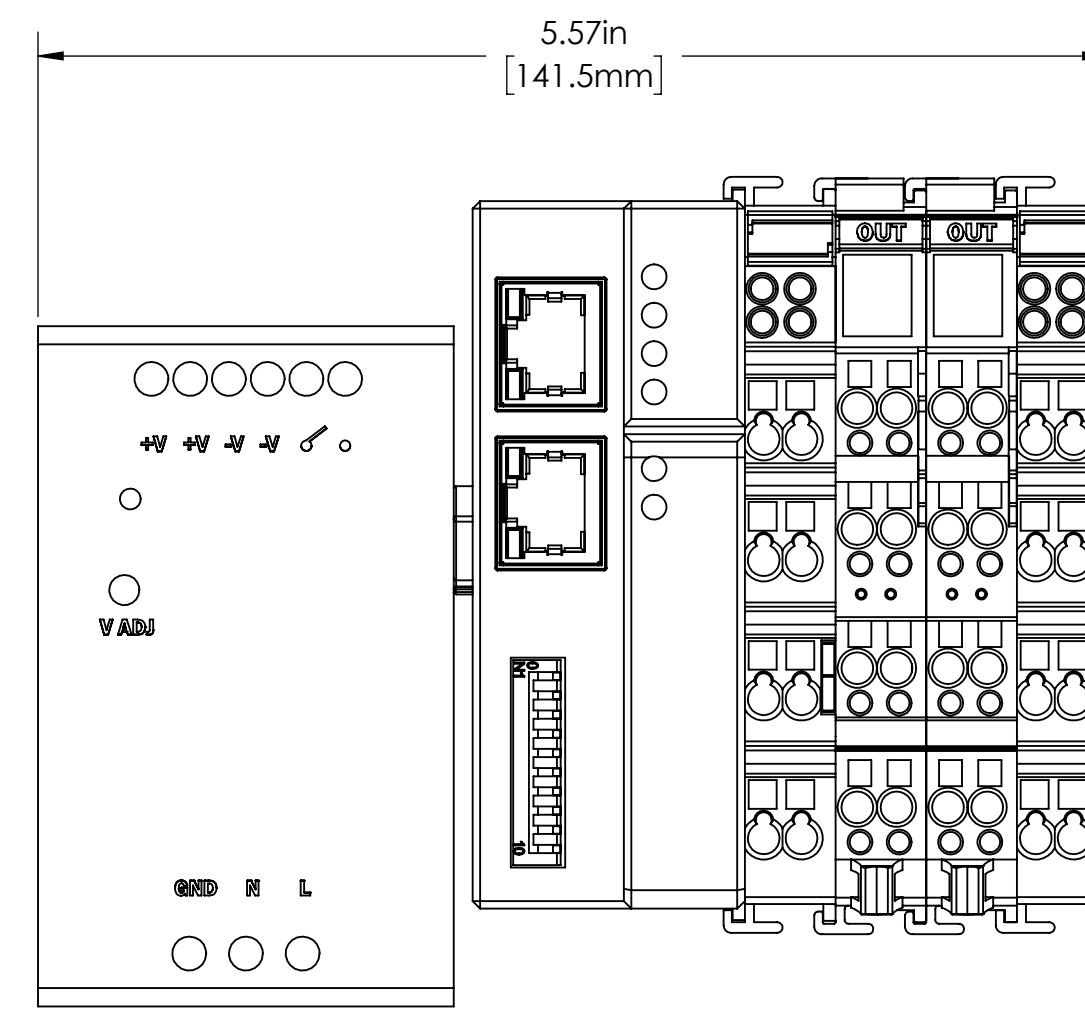

AMIO-8OUT
8 OUTPUTS