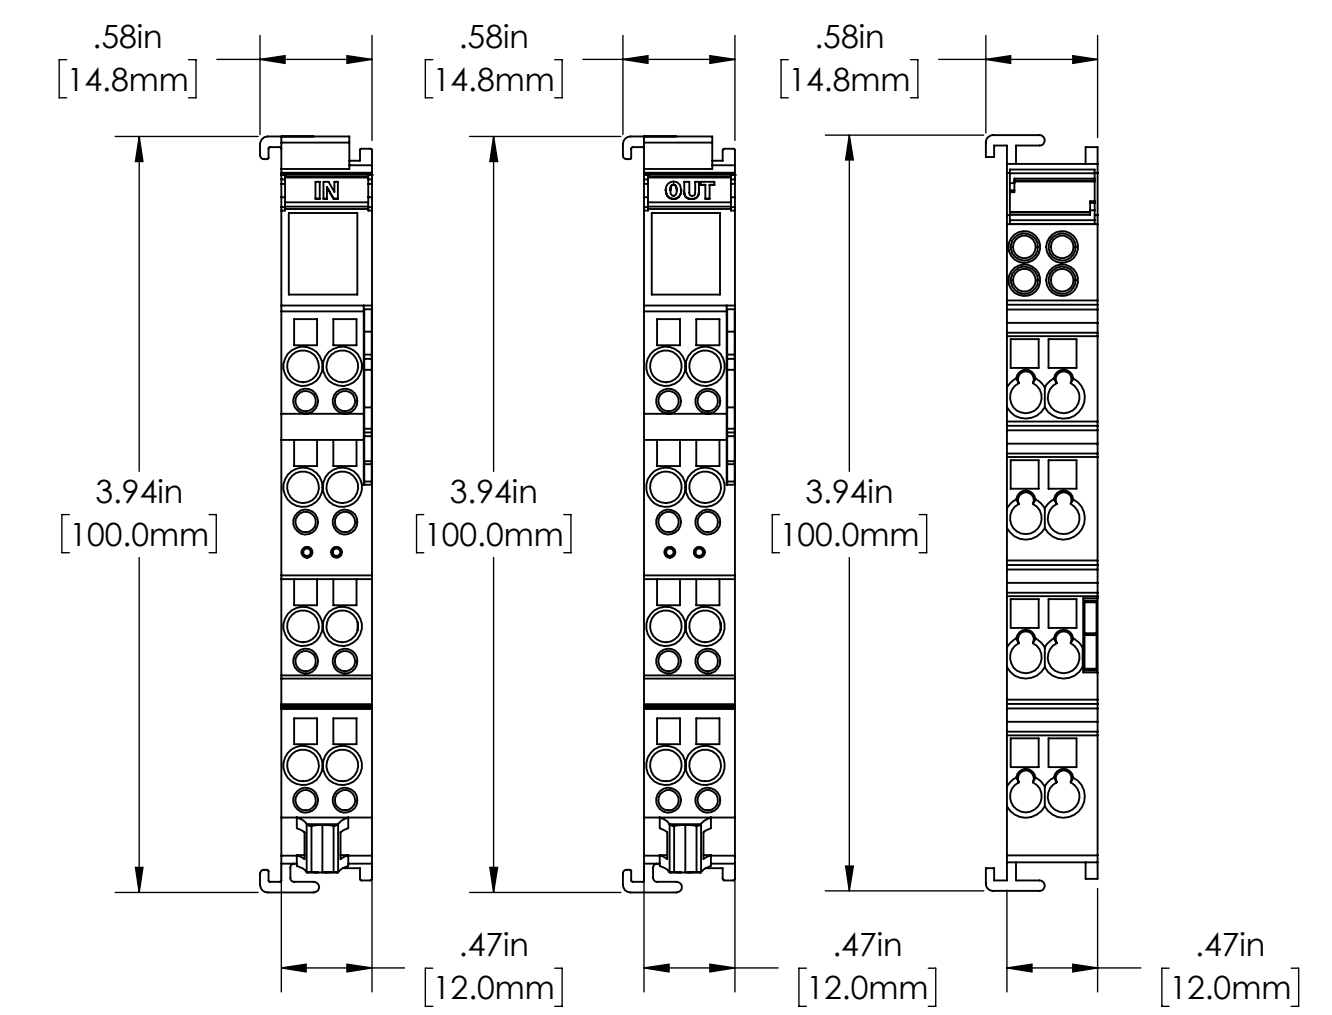

AMIO-4INEXP
4 INPUT EXPANSION

AMIO-4OUTEXP
4 OUTPUT EXPANSION

AMIO-PIM
24 VDC POWER
INSERTION MODULE