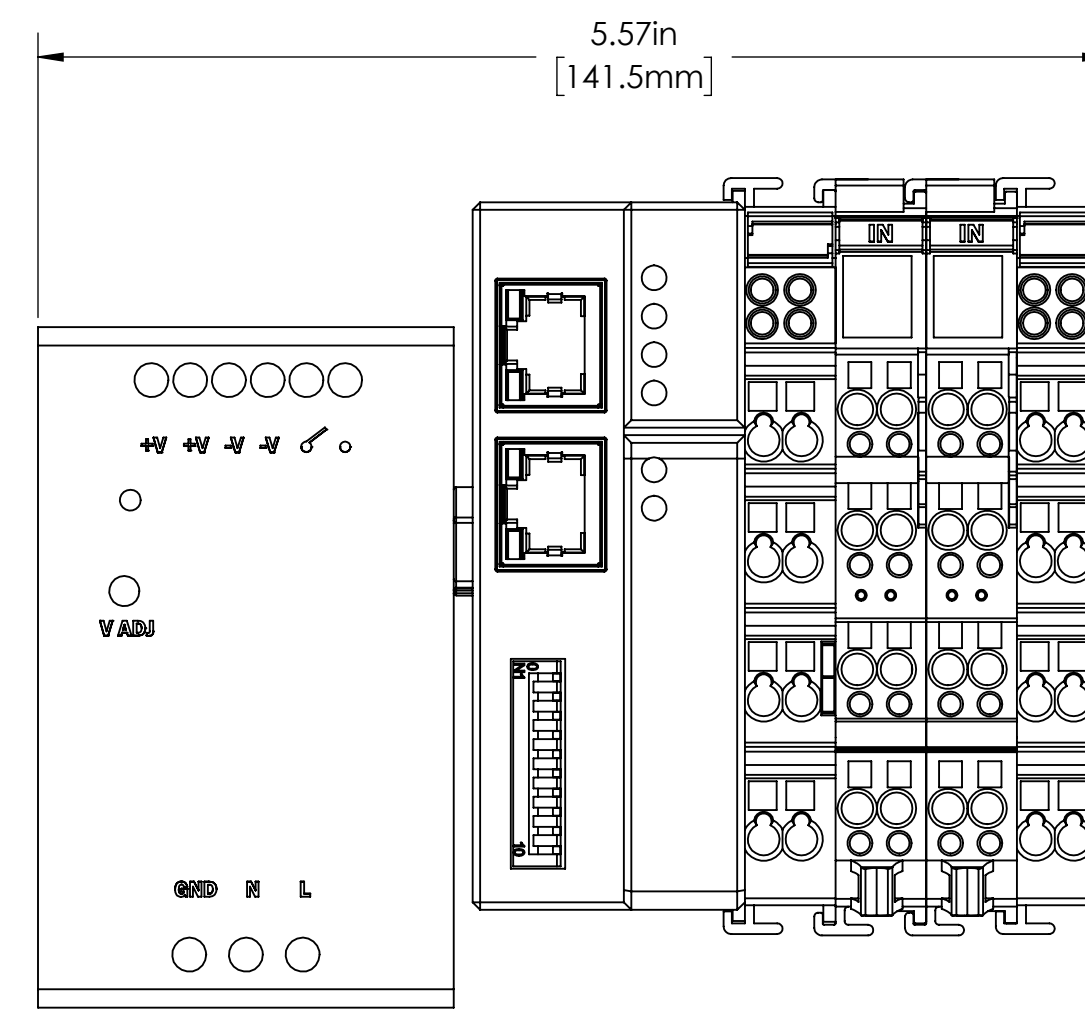

AMIO-8IN
8 INPUTS