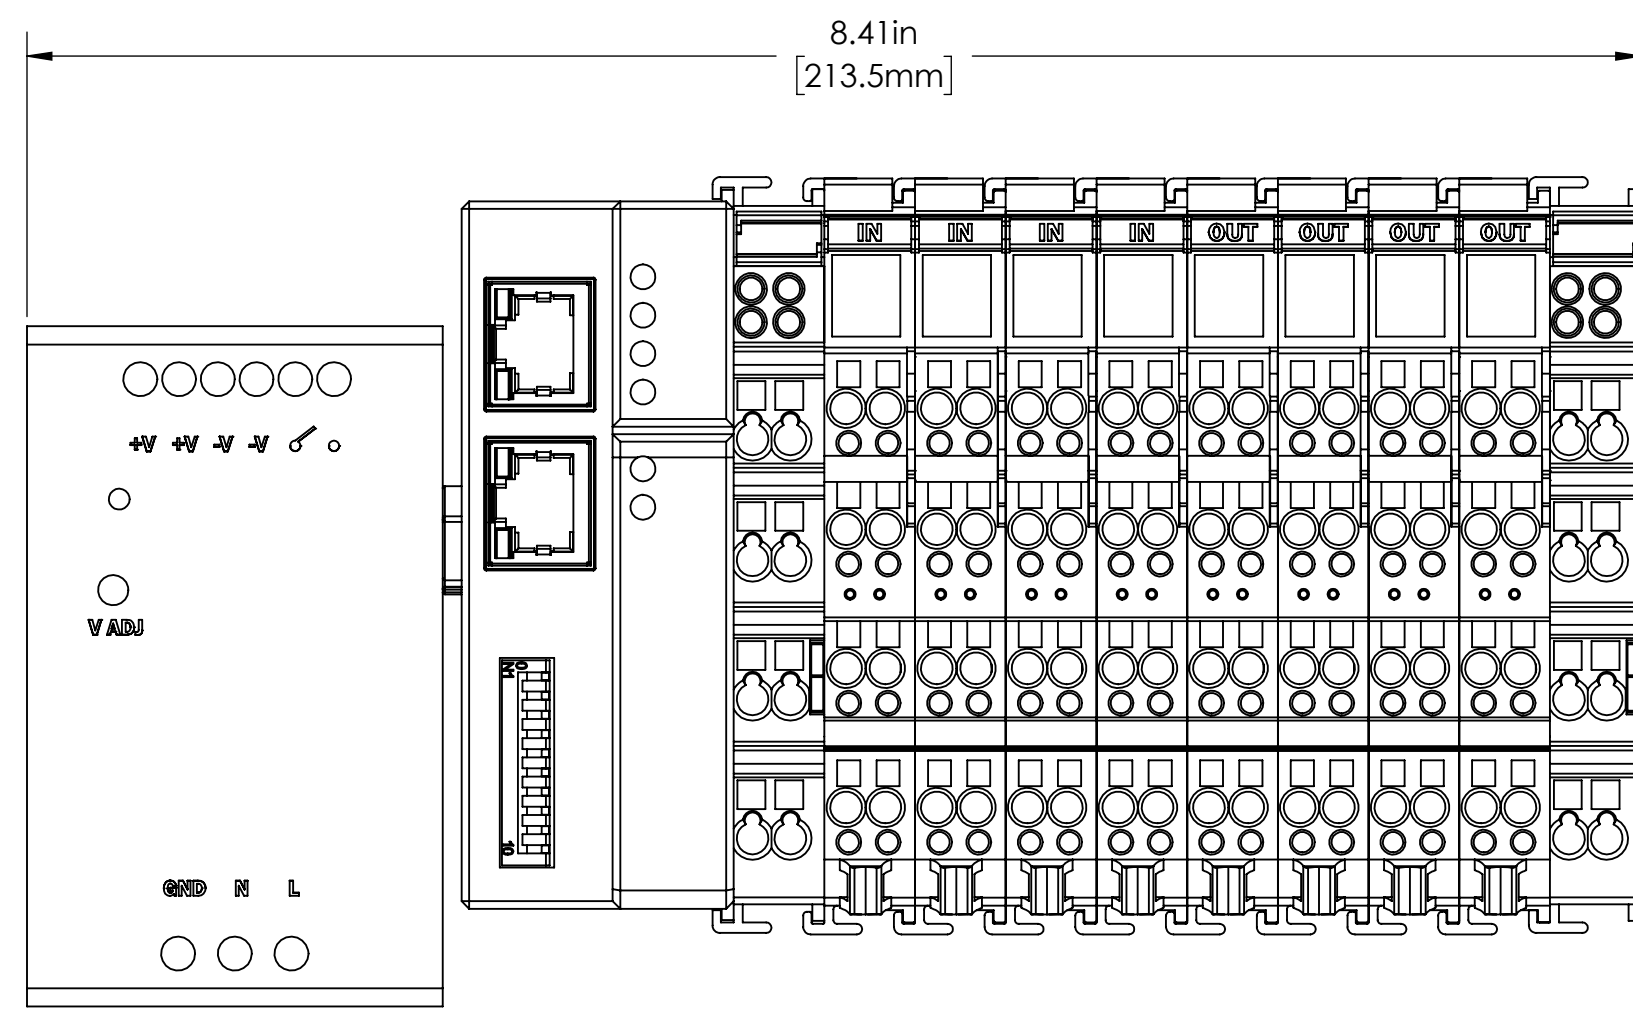

AMIO-32
16 INPUTS/16 OUTPUTS