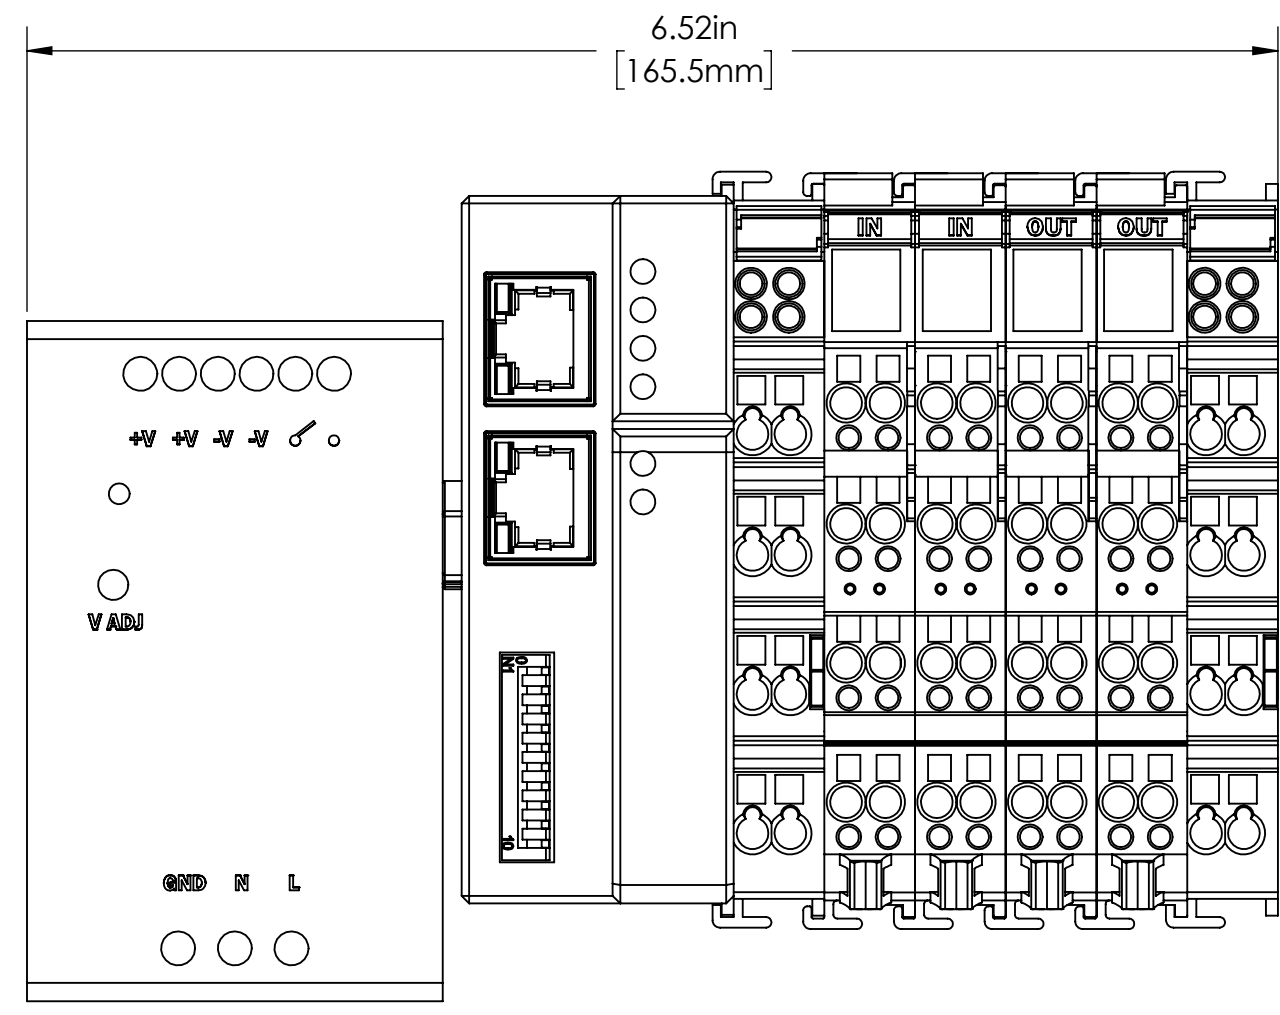

AMIO-16
8 INPUTS/8 OUTPUTS

SCALE		NONE		SHEET SIZE	D	DATE	PROJECT		ALCORN McBRIDE Inc.	
DRAWN BY		MAZ		2/11/2023		DWG. TITLE		AMIO Standard Products		
CHECKED BY		APPROVED		APPROVED		APPROVED		DWG. NO. AMIO Standard		
APPROVED		APPROVED		APPROVED		APPROVED		SHEET 1 OF 1		
APPROVED		APPROVED		APPROVED		APPROVED		REV.