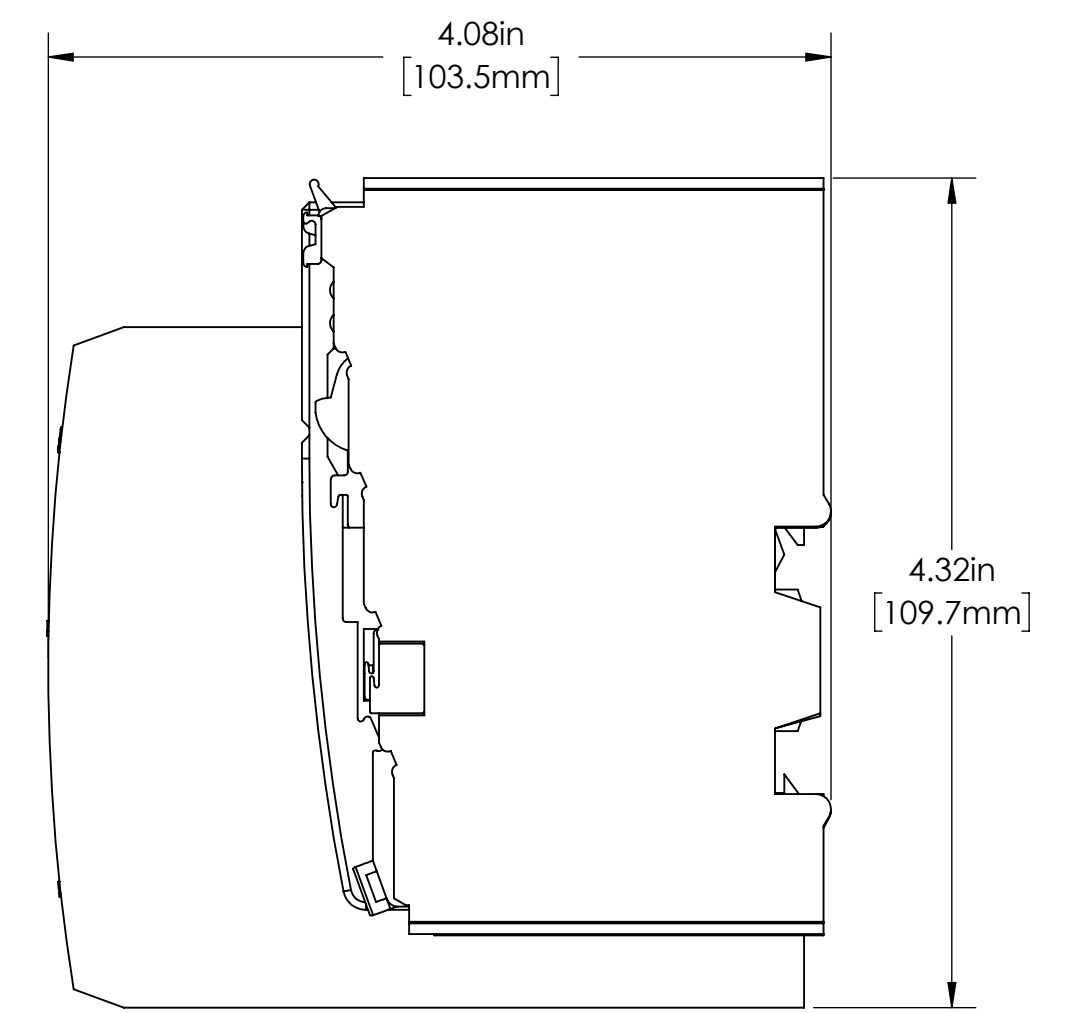

AMIO-32
16 INPUTS/16 OUTPUTS